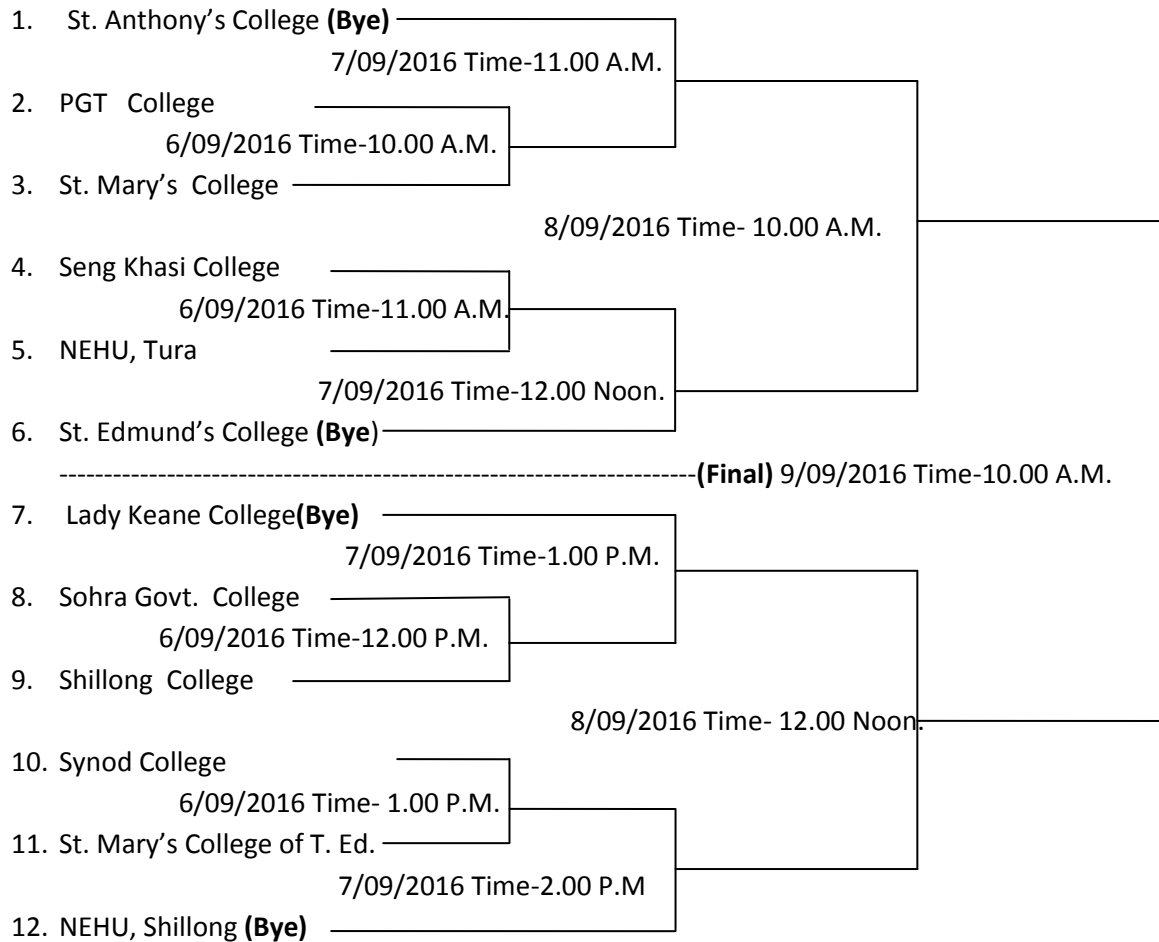

NEHU Sports Department

FIXTURE FOR INTER COLLEGE BASKETBALL TOURNAMENT-2016 (MEN)

Venue- NEHU Permanent Campus, Shillong

Note: -1. Fixture is subject to alteration.

2. Proper uniform including wearing of basketball playing shoes is mandatory.

(Shri N. Das)
Asstt. Director

NEHU Sports Department

FIXTURE FOR INTER COLLEGE BASKETBALL TOURNAMENT-2016 (Women)

Venue- NEHU Permanent Campus, Shillong

Note: - 1. Fixture is subject to alteration.

2. Proper uniform including wearing of basketball playing shoes is mandatory.