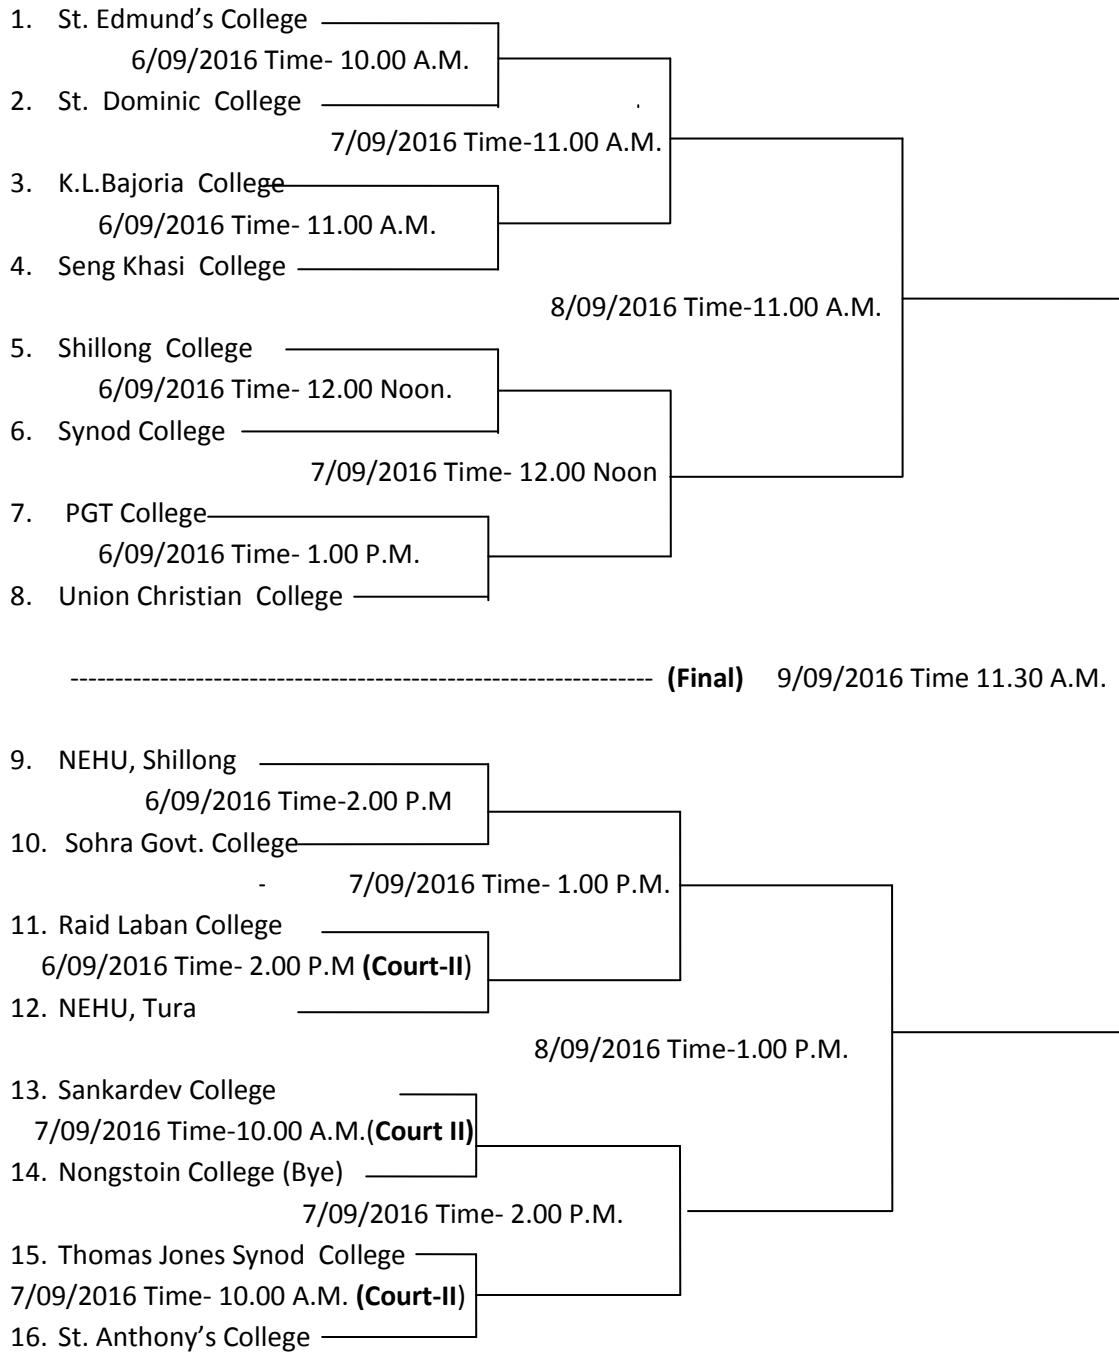

NEHU Sports Department

FIXTURE FOR INTER COLLEGE BASKETBALL TOURNAMENT-2016 (MEN)

Venue- NEHU Permanent Campus, Shillong

Note: -1. Fixture is subject to alteration.

2. Proper uniform including wearing of basketball playing shoes is mandatory.

(Shri N. Das)
Asstt. Director

NEHU Sports Department

FIXTURE FOR INTER COLLEGE BASKETBALL TOURNAMENT-2016 (Women)

Venue- NEHU Permanent Campus, Shillong

Note: - 1. Fixture is subject to alteration.

2. Proper uniform including wearing of basketball playing shoes is mandatory.